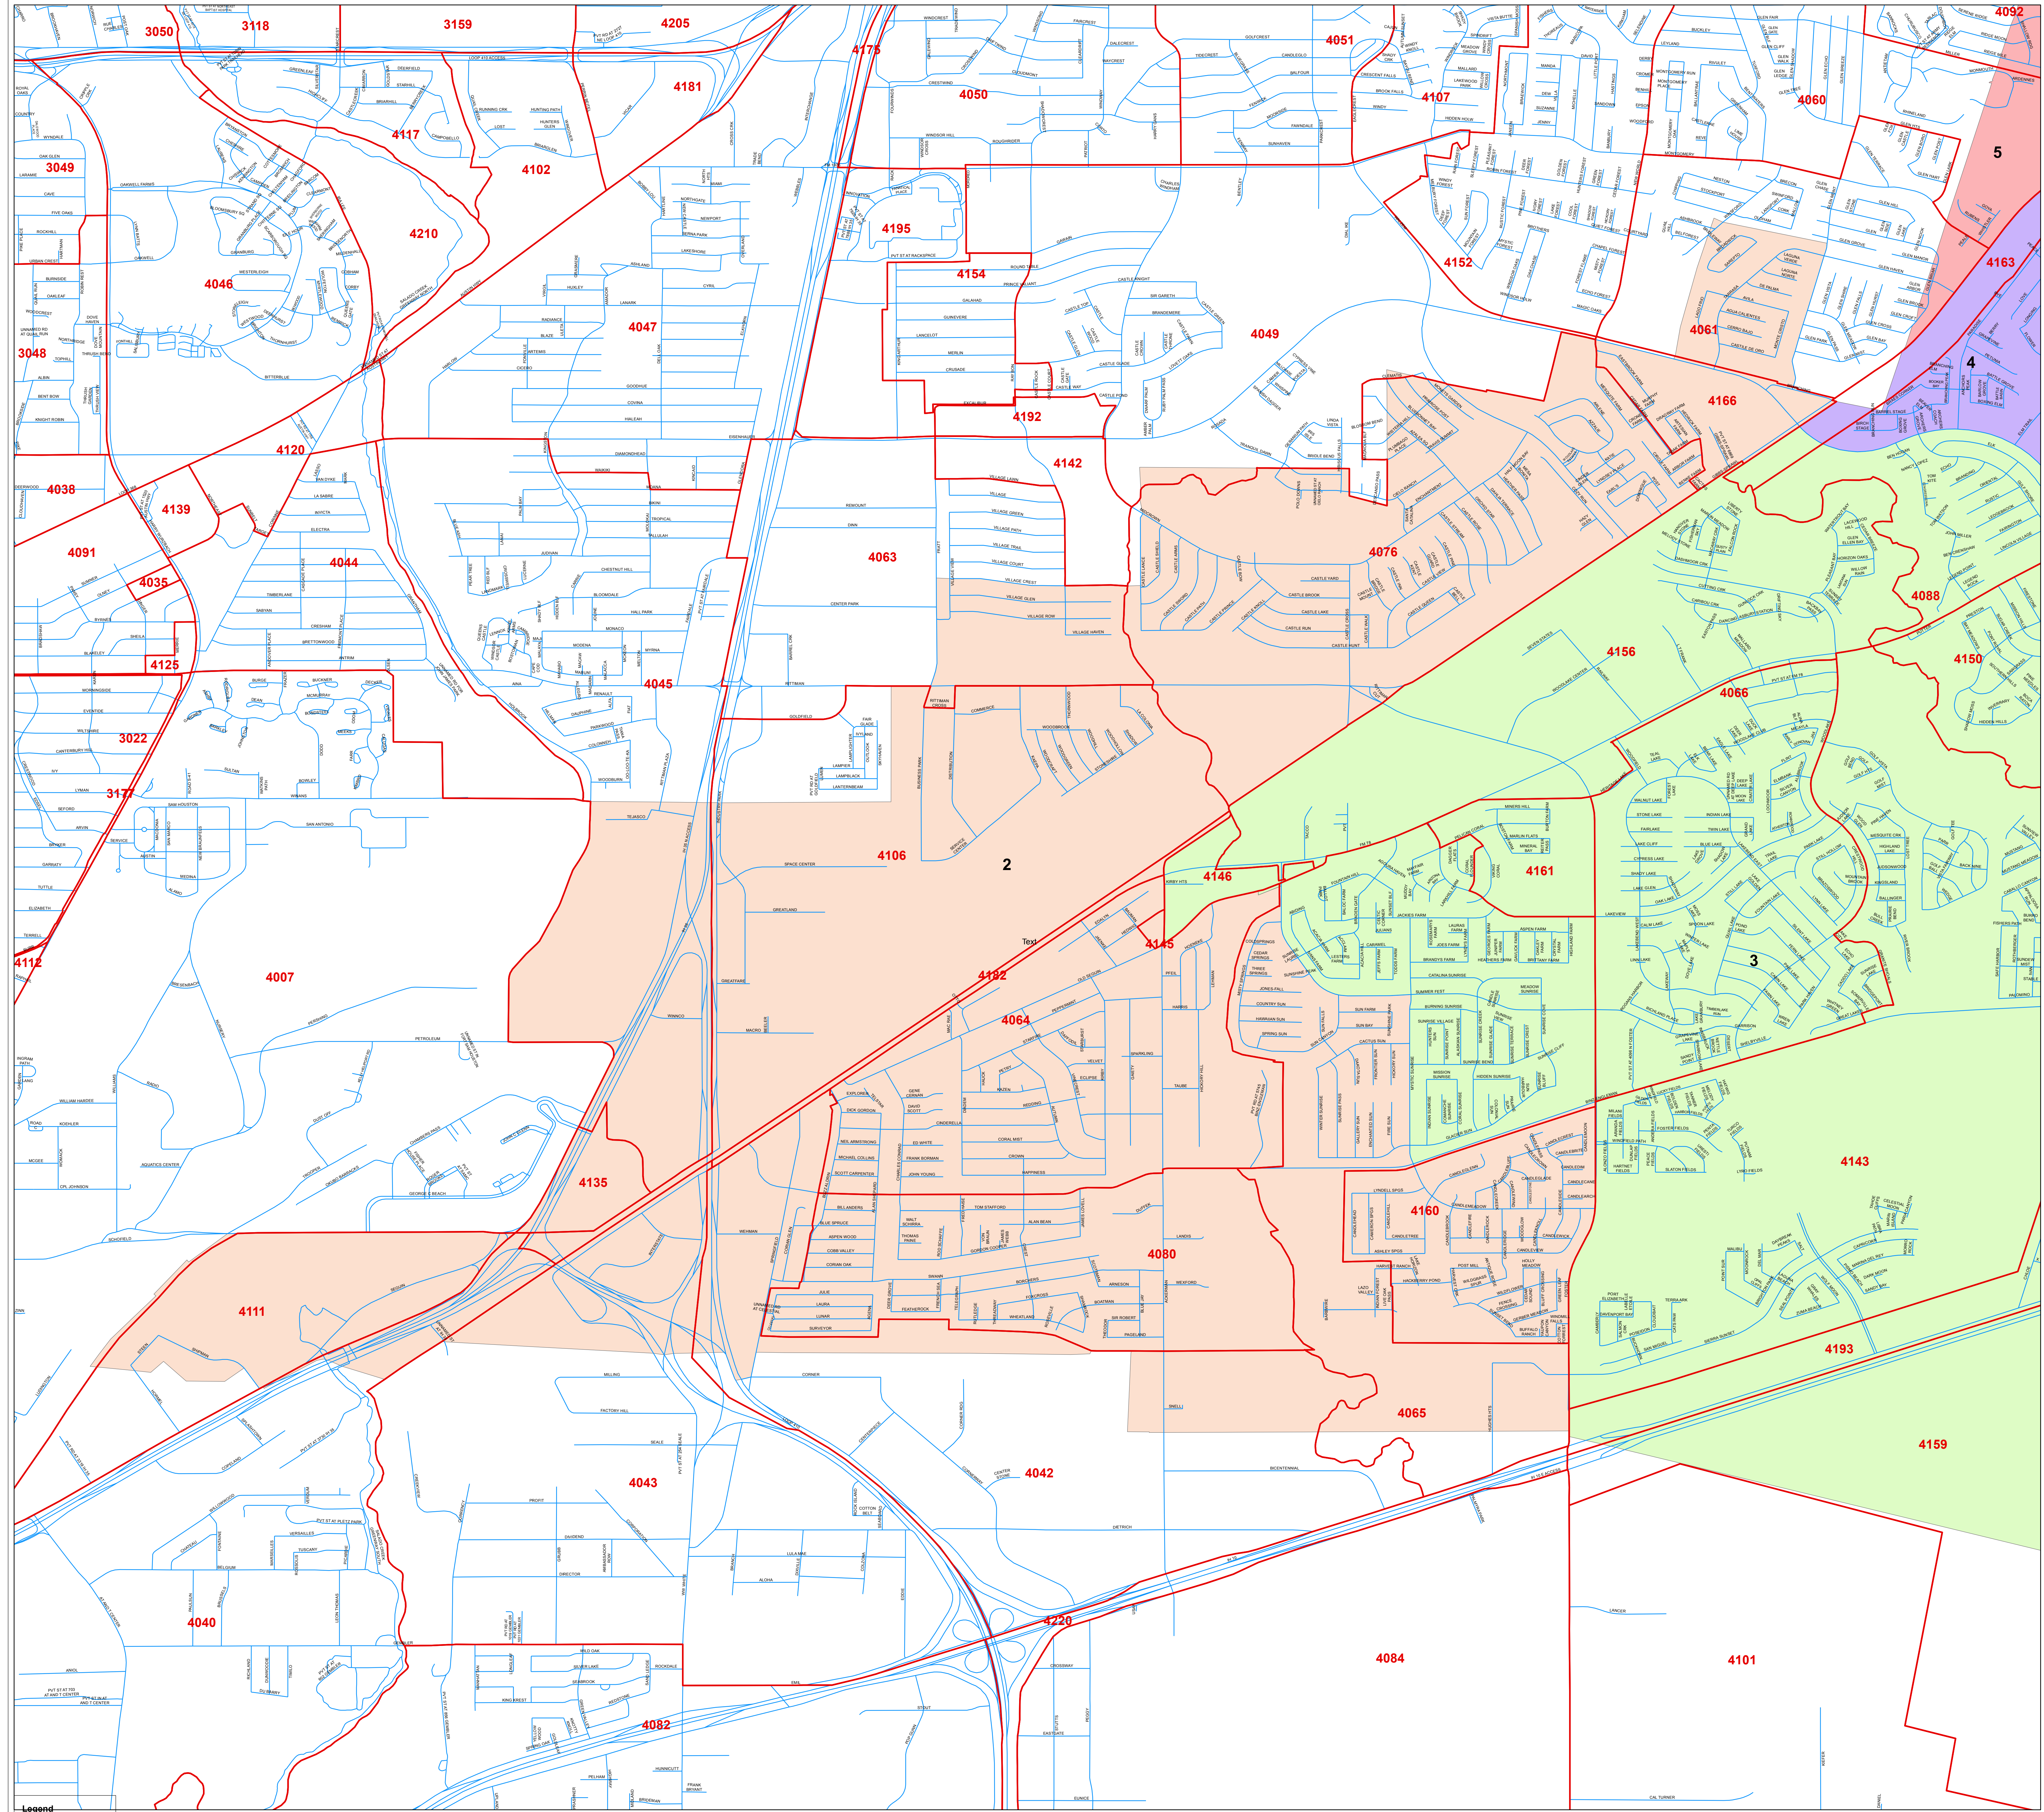

JUDSON INDEPENDENT SCHOOL DISTRICT WITH SINGLE MEMBER DISTRICT 2

Legend
- - - - - VotePrecincts2013
- - - - - geocvector.DBO.Streets
Judson ISD

SMD
1
2
3
4
5

Prepared by the Elections Office
1103 S. Frio, Ste. 100
San Antonio, Texas 78207