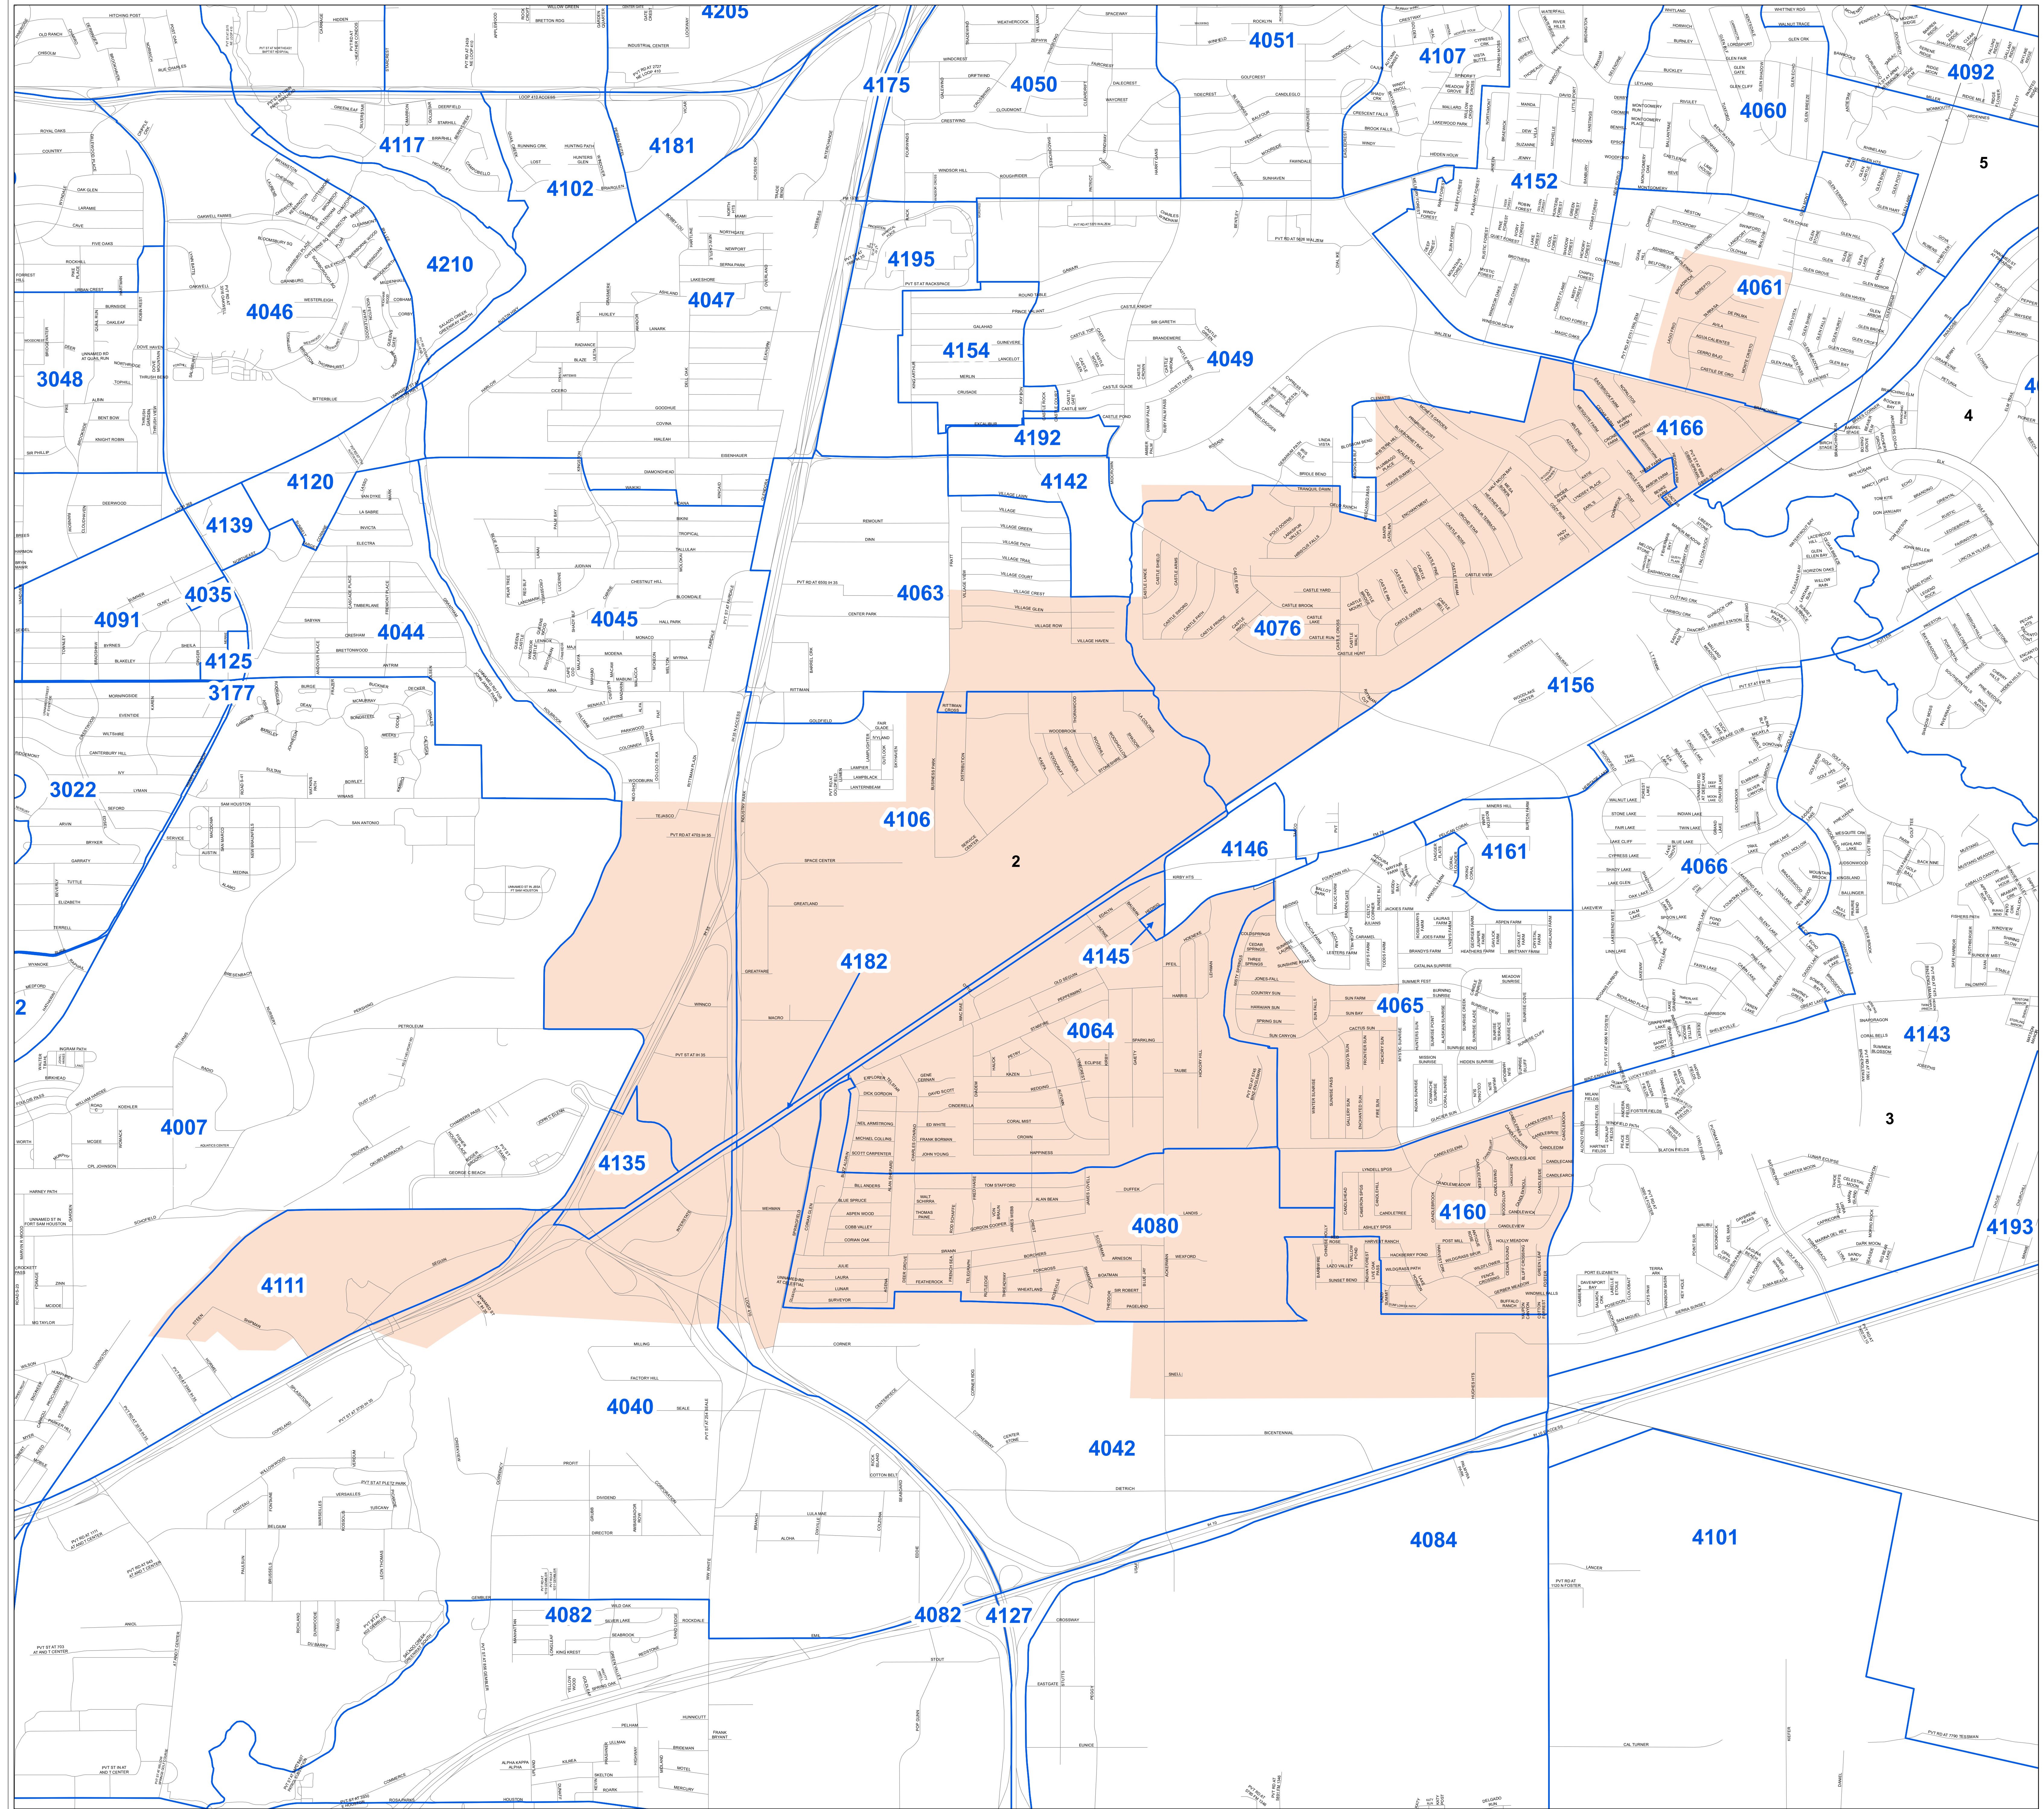

Judson Independent School District Single Member District 2 with Voter Precincts

Legend
Judson ISD SMD
Precincts
Voter Precincts 2018
Effective 01-01-2018

Prepared by the Elections Office
1103 S. Frio, Ste 100
San Antonio, Texas 78207